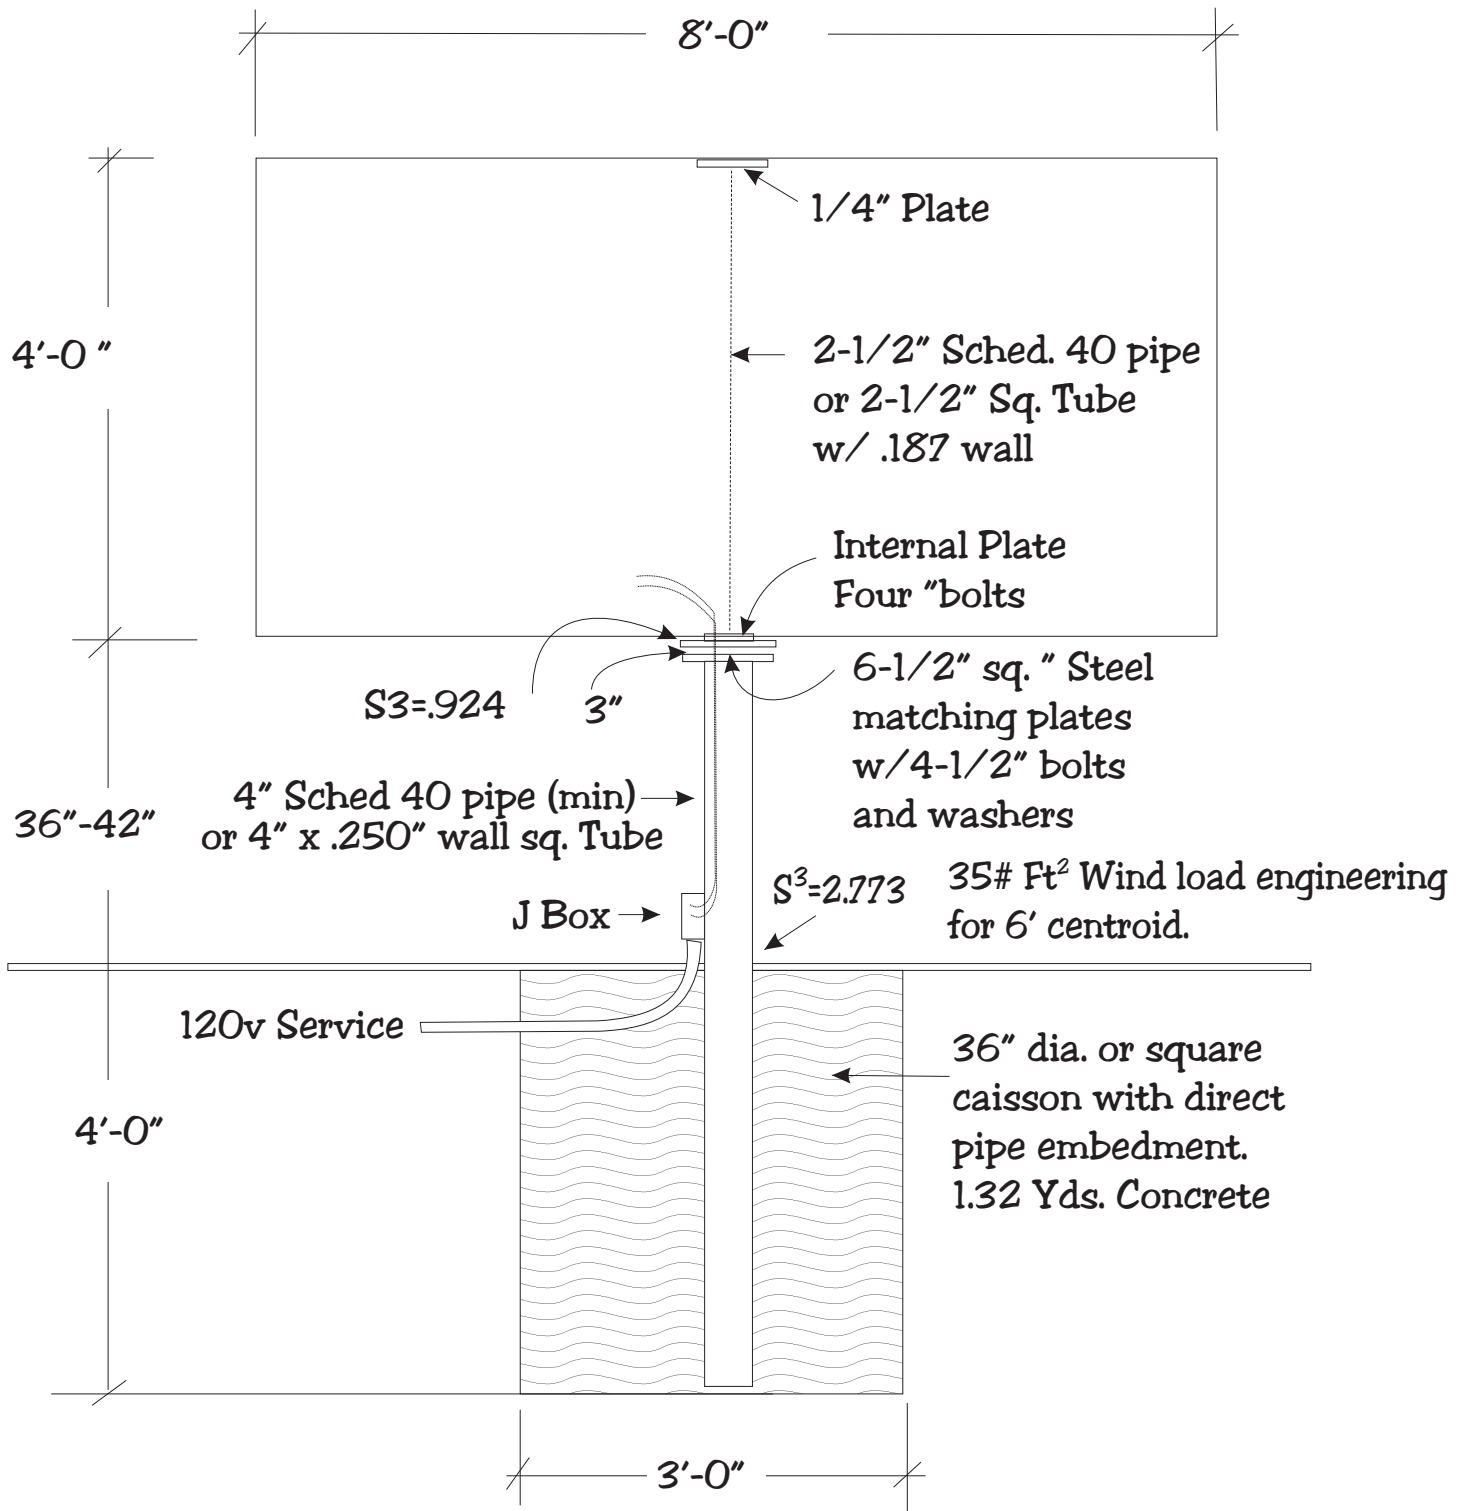

48CL CENTER POLE MOUNT

Cornerstone
Companies LLC